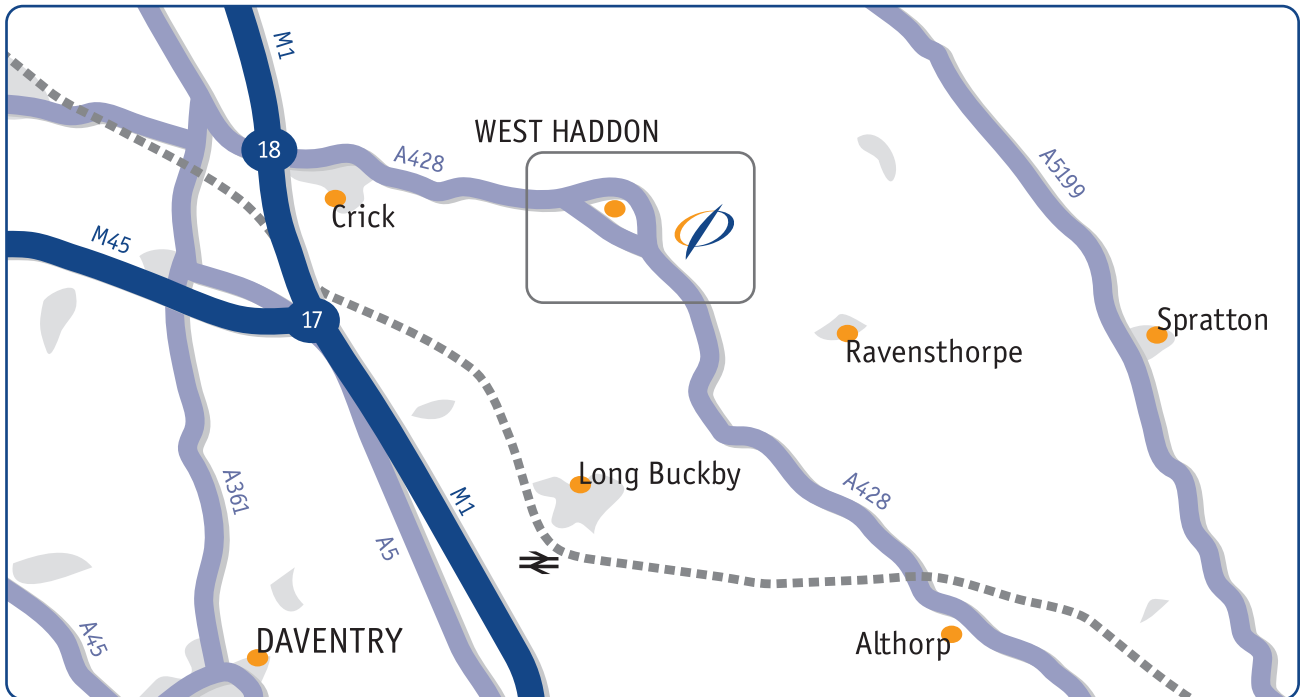

# Location Map & Directions

## From the North

Take the M1 to junction 18. Take the first left off the roundabout towards West Haddon (A428). After 3 miles cross the first and second roundabouts towards Northampton. The turning for Ryehills Office Park is 500 yards on the left.

## From the South

**Motorway:** Take the M1 to junction 18 and then follow the instructions From the North  
**Local Roads:** Take the A428 North from Northampton towards Harlestone / West Haddon. At the roundabout at the edge of West Haddon, turn right continuing on the A428. The turning for Ryehills Office Park is 50 yards on the right.