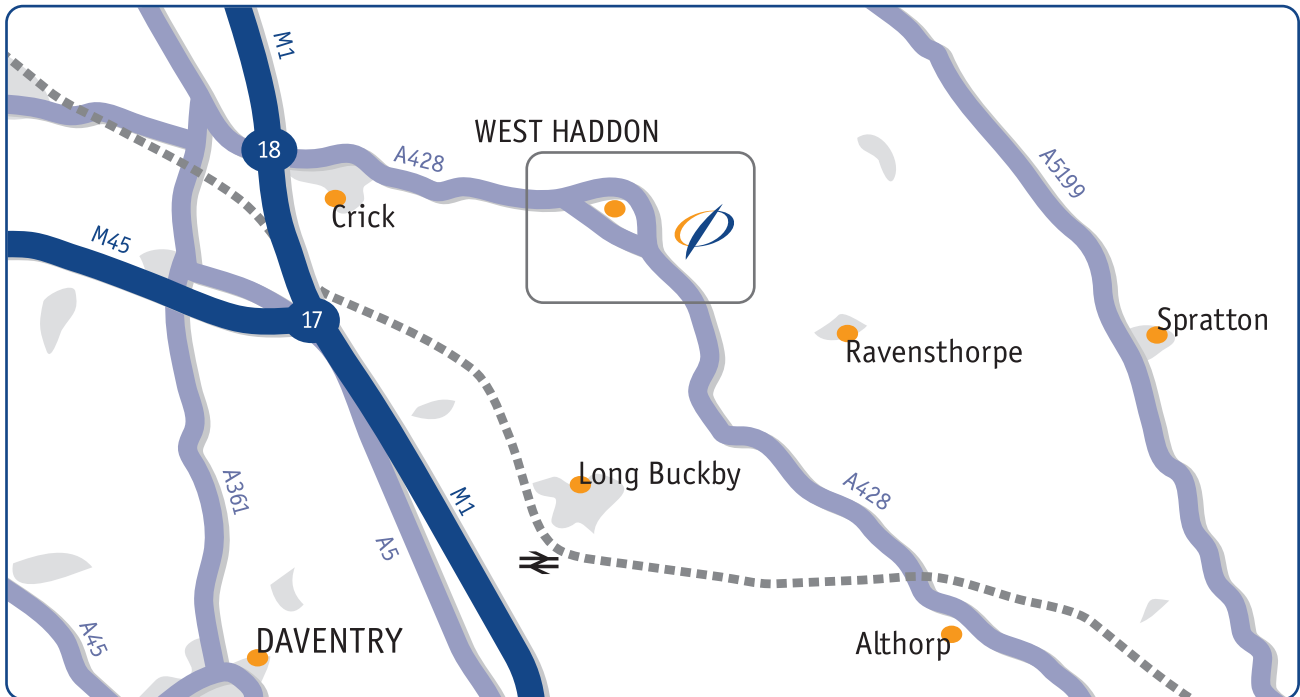

Location Map & Directions

From the North

Take the M1 to junction 18. Take the first left off the roundabout towards West Haddon (A428). After 3 miles cross the first and second roundabouts towards Northampton. The turning for Ryehills Office Park is 500 yards on the left.

From the South

Motorway: Take the M1 to junction 18 and then follow the instructions From the North Local Roads: Take the A428 North from Northampton towards Harlestone / West Haddon. At the roundabout at the edge of West Haddon, turn right continuing on the A428. The turning for Ryehills Office Park is 50 yards on the right.