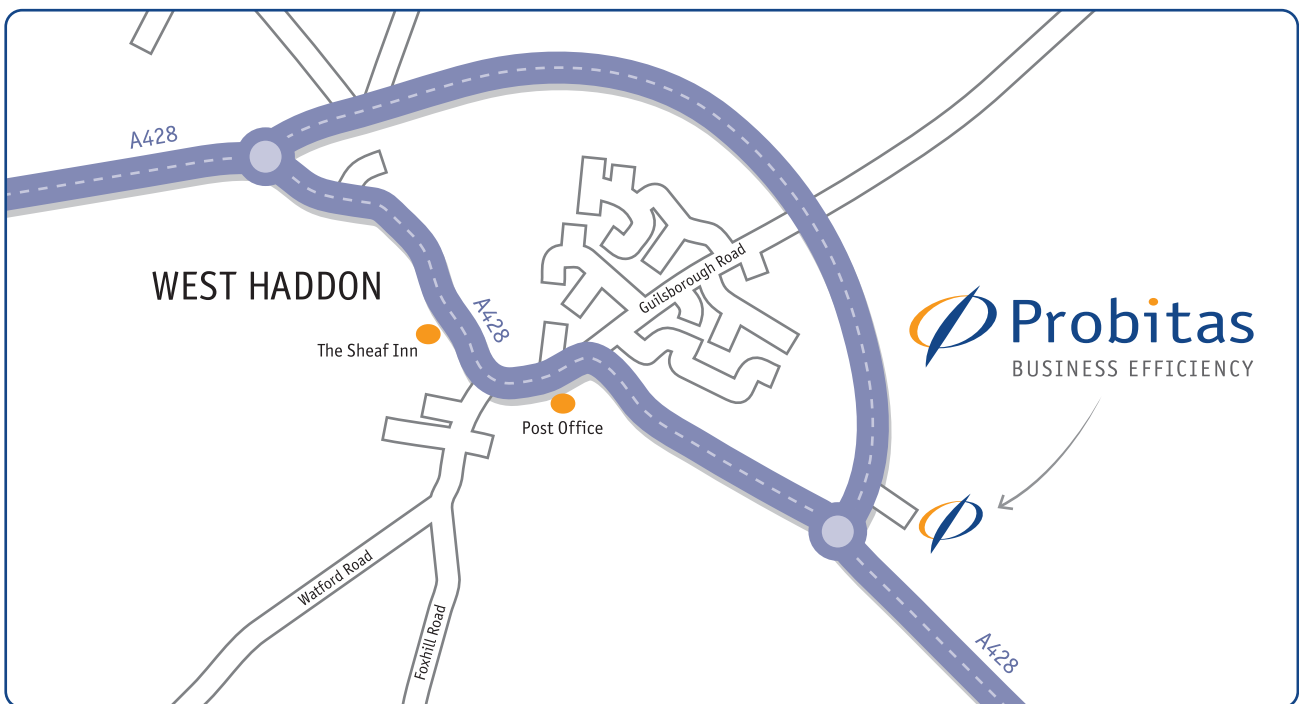

# Location Map & Directions

## From the North

Take the M1 to junction 18. Take the first left off the roundabout towards West Haddon (A428). After 3 miles cross the first and second roundabouts towards Northampton. The turning for Ryehills Office Park is 500 yards on the left.

## From the South

**Motorway:** Take the M1 to junction 18 and then follow the instructions From the North  
**Local Roads:** Take the A428 North from Northampton towards Harlestone / West Haddon. At the roundabout at the edge of West Haddon, turn right continuing on the A428. The turning for Ryehills Office Park is 50 yards on the right.