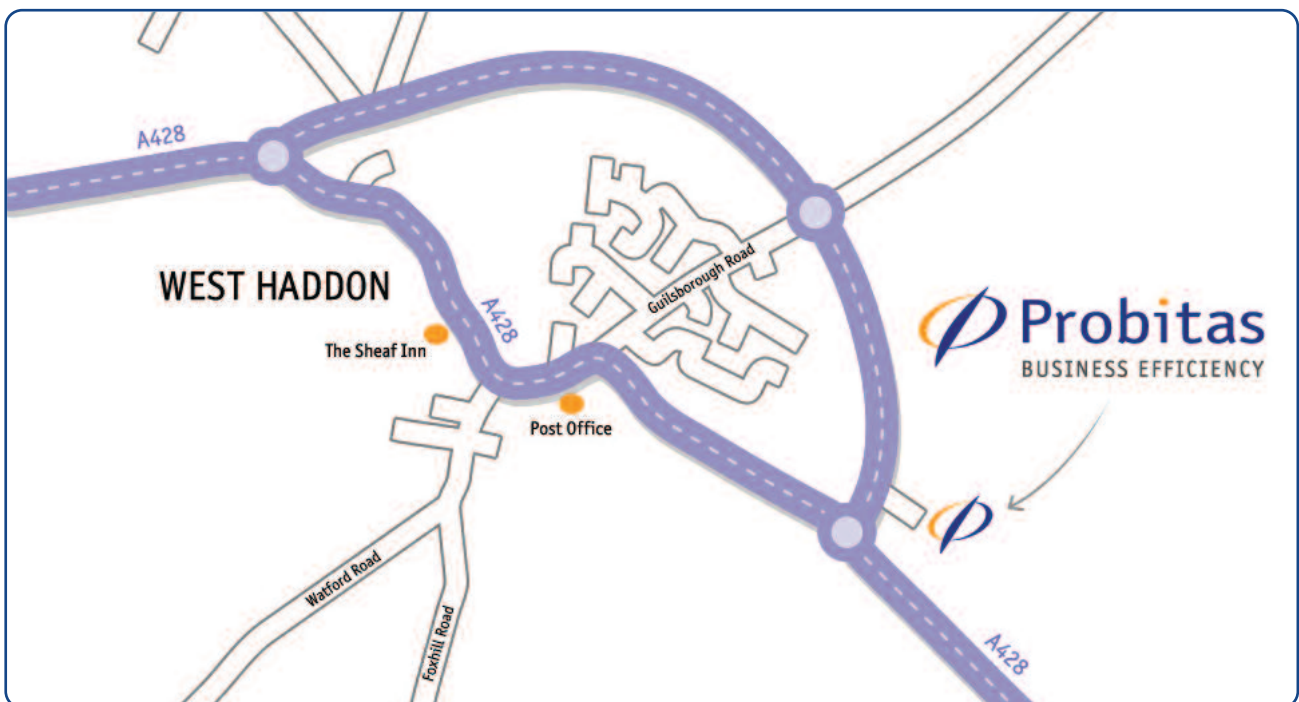

Location Map & Directions

From the North

Take the M1 to junction 18. Take the first left off the roundabout towards West Haddon (A428). After 3 miles cross the first and second roundabouts towards Northampton. The turning for Ryehills Office Park is 500 yards on the left.

From the South

Motorway: Take the M1 to junction 18 and then follow the instructions From the North Local Roads: Take the A428 North from Northampton towards Harlestone / West Haddon. At the roundabout at the edge of West Haddon, turn right continuing on the A428. The turning for Ryehills Office Park is 50 yards on the right.